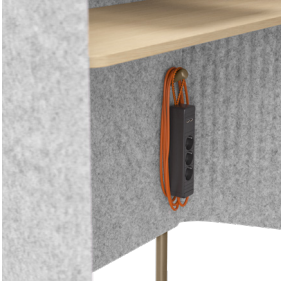

Built-In Hook

A convenient hook lets people keep additive power solutions or personal items like bags and backpacks within easy reach.

Footrest

The footrest enables people to quickly switch between seated, standing, and perching postures throughout their sessions.

Features + Options

Foldable Laptop Tray

Fixed PET Tray

Worksurface

Footrest

Built-In Hook

Back Panel

Recommended Accessories*

Power Options

Steelcase Flex Power Hanger

Steelcase Flex Power Stand

Lighting Solutions

Steelcase Eclipse Light

dash Lamp

Seating Solutions

Stools**