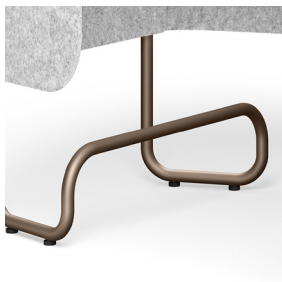

Features + Options

Foldable Laptop Tray

Fixed PET Tray

Worksurface

Footrest

Built-In Hook

Back Panel

Recommended Accessories*

Power Options

Steelcase Flex Power Hanger

Steelcase Flex Power Stand

Lighting Solutions

Steelcase Eclipse Light

dash Lamp

Seating Solutions

Stools**