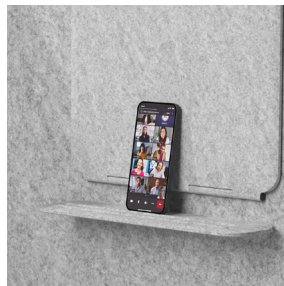

Fixed PET Tray

The fixed PET tray allows people to take notes while keeping small devices at eye level.

Front and Side Panels

The semi-enclosed design, with PET front and side panels, provides visual privacy, shielding people from distractions as they work.

Worksurface

A spacious worksurface provides the space needed for laptops, small devices, notebooks, or writing utensils.

Open Structure

The open structure allows ambient light to pour in, for optimal lighting during brief focus sessions or video calls.

Built-In Hook

A convenient hook lets people keep additive power solutions or personal items like bags and backpacks within easy reach.

Footrest

The footrest enables people to quickly switch between seated, standing, and perching postures throughout their sessions.

Features + Options

Foldable Laptop Tray

Fixed PET Tray

Worksurface

Footrest

Built-In Hook

Back Panel

Recommended Accessories*