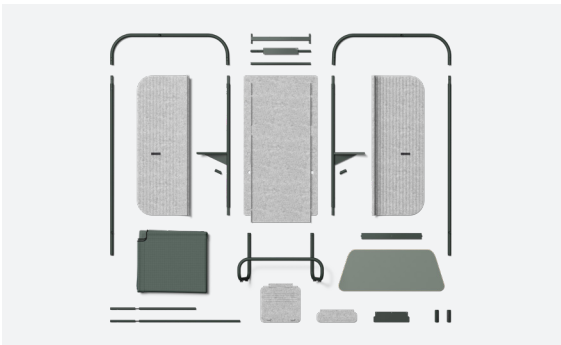

Steelcase

Steelcase Flex Kiosk Pods & Privacy Solutions

Steelcase Flex Kiosk is a practical retreat in the open plan: an office privacy pod offering visual shelter during informative, spontaneous video calls and brief focus sessions.

Applications

Excellent Visual Shelter in Bustling Spaces

Steelcase Flex Kiosk is a comfortable retreat in a bustling environment, a place where people can detach themselves from their surroundings. This office privacy kiosk empowers people to answer short calls, solve tasks and gather their thoughts comfortably, without getting distracted or distracting those around them.

Fixed PET Tray

The fixed PET tray allows people to take notes while keeping small devices at eye level.

Front and Side Panels

The semi-enclosed design, with PET front and side panels, provides visual privacy, shielding people from distractions as they work.

Dimensions

Width

Front Width	835mm
Back Width	1400mm
Entrance Width	630mm

Height

Total Height	2035mm
Worksurface Height	1050mm
Interior Height	2000mm

Depth

1200mm

Parcel Dimensions