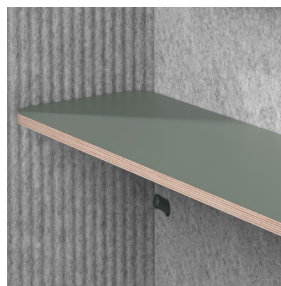

Worksurface