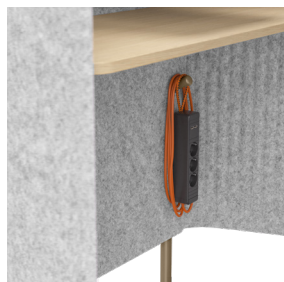

Built-In Hook

A convenient hook lets people keep additive power solutions or personal items like bags and backpacks within easy reach.

Footrest

The footrest enables people to quickly switch between seated, standing, and perching postures throughout their sessions.

Features + Options

Foldable Laptop Tray

Fixed PET Tray

Worksurface

Footrest

Built-In Hook

Back Panel

Recommended Accessories*

Power Options

Steelcase Flex Power Hanger

Steelcase Flex Power Stand

Lighting Solutions

Steelcase Eclipse Light

dash Lamp

Seating Solutions

Stools**